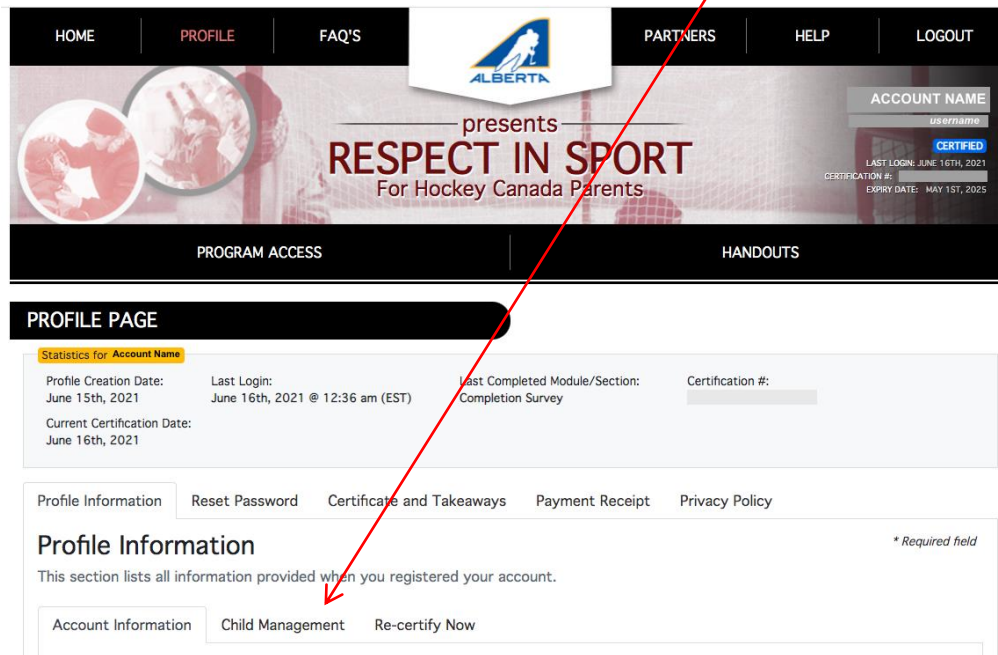

1. Select your language preference.

2. Login to your Respect In Sport (Parent) Account.

Where to Find Your Hockey Canada ID (HCR#)

3. Click on "Profile".

4. Click on "Child Management" under Profile Information.