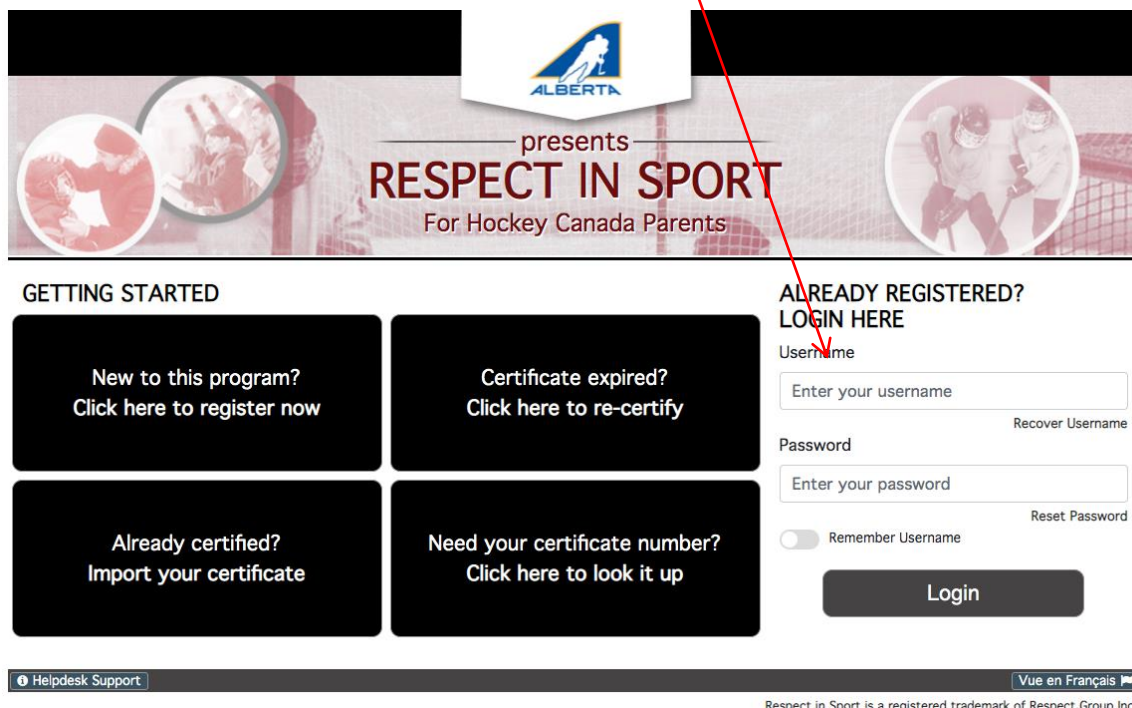

2. Login to your Respect In Sport (Parent) Account.