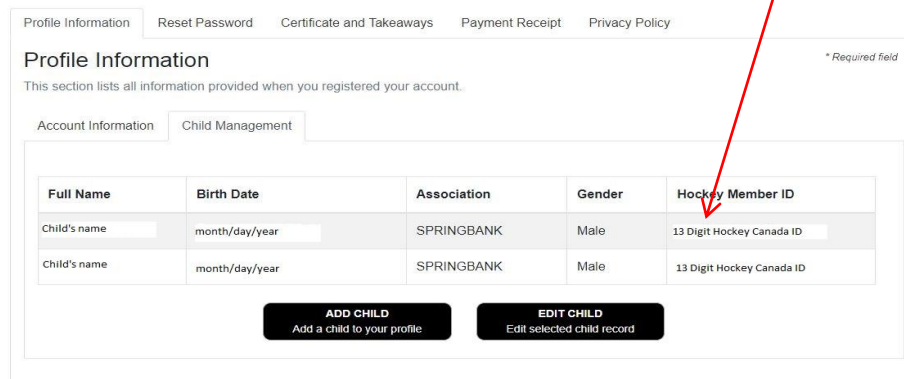

There are 2 ways you can find Hockey Canada ID's (HCR#):

- Respect in Sport (RIS)
- Hockey Canada Registry (HCR 3.0 Spordle)

Respect in Sport (RIS)

Visit the [Hockey Alberta Respect-In-Sport - Parents](#) website.

1. Select your language preference.

2. Login to your Respect In Sport (Parent) Account.

Where to Find Your Hockey Canada ID (HCR#)

3. Click on "Profile".

4. Click on "Child Management" under Profile Information.

5. You should see your player(s)' Hockey Member ID listed by their name.

Where to Find Your Hockey Canada ID (HCR#)

If by chance the Hockey Member ID is blank, click on the player and click “EDIT CHILD”. Confirm their information and association selected is “SPRINGBANK” and match the profile with the one found in the Hockey Canada Registry.